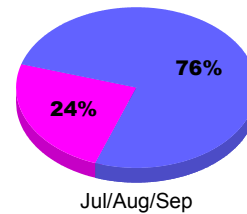

Gender Comparison 2011-2012

Jul/Aug/Sep

Legend: Male (Blue), Female (Magenta)